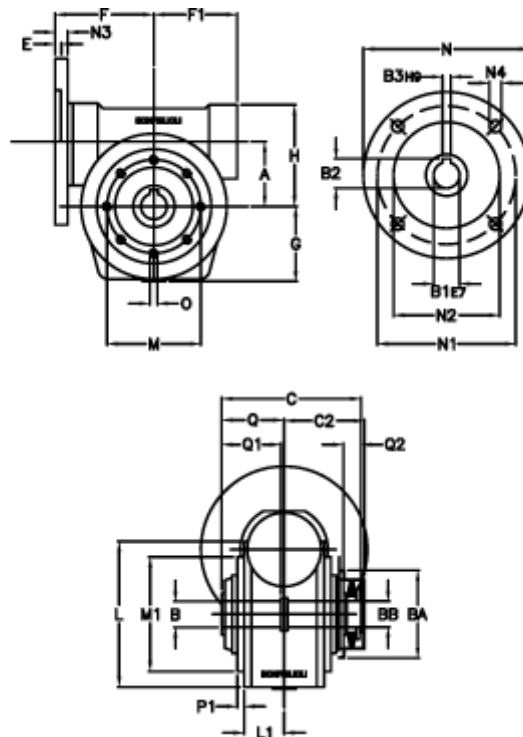

Article number: 390204901073336  
 Description: Worm Gear with Torque Limiter  
 VF 49-L2-P-10 P80B14

## Measures

a = 49.50	C2 = 63,5	L1 = 36.8	O = M6x8
B = 25	Description = VF 49P-xx-80B14	m = 94	P1 = 2.5
B1 E7 = 19	E = 3.0	M1 = 68	Q = 51.0
B2 = 21.8	F = 70	N = 120	Q1 = 41
B3 H9 = 6	F1 = 63	N1 = 100	Q2 = 15
BA = 63	g = 56	N2 = 80	
BB H7 = 14	H = 80.0	N3 = 10.0	
C = 105	L = 107.5	N4 = 7	